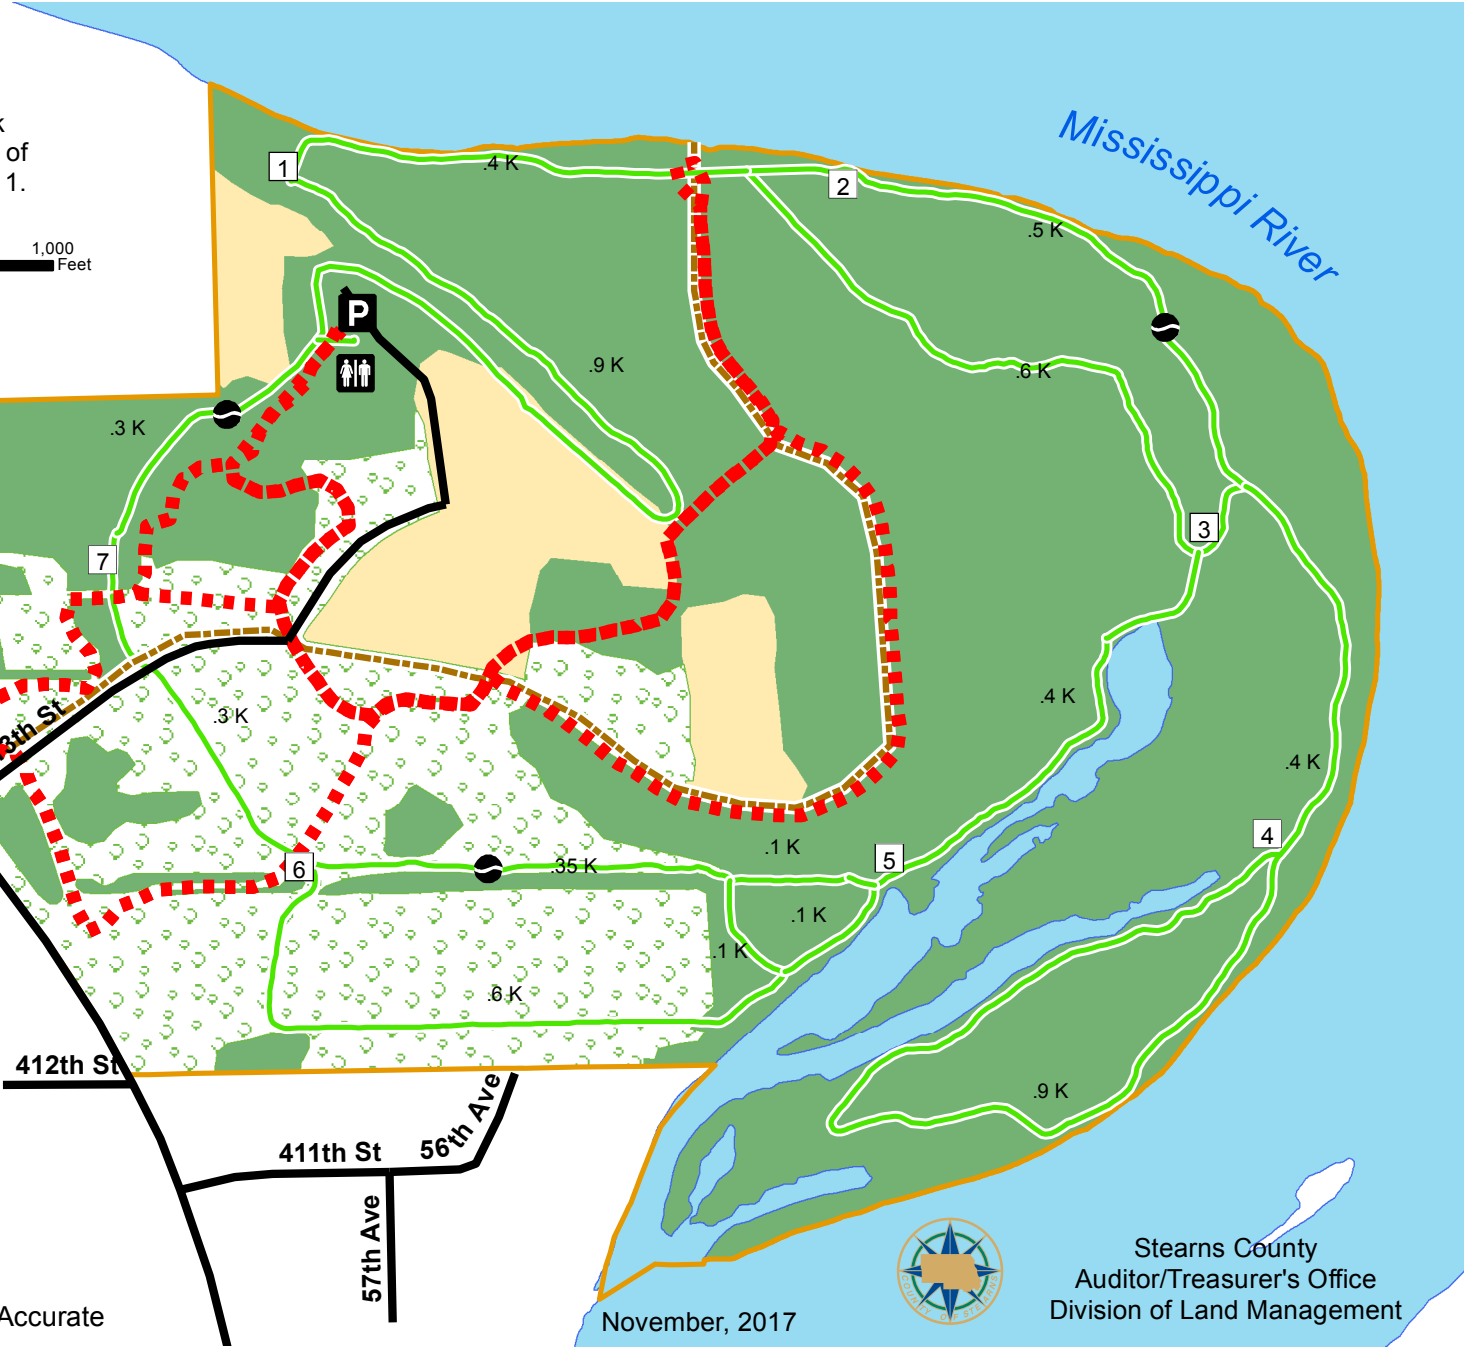

Mississippi River County Park

Winter Map

Mississippi County Park is located 7 miles North of Sartell on County Road 1.

- You Are Here
- Restrooms
- Parking
- Road
- Hiking, Snowshoeing, Biking
- Snowmobile Trail
- Intermittent Trees
- Lake, River
- Prairie
- Trees
- Park Boundaries
- CC Ski Easy Trail
Total Distance = 6 K

General Purpose Only/Not Ground Accurate

Stearns County
Auditor/Treasurer's Office
Division of Land Management

November, 2017