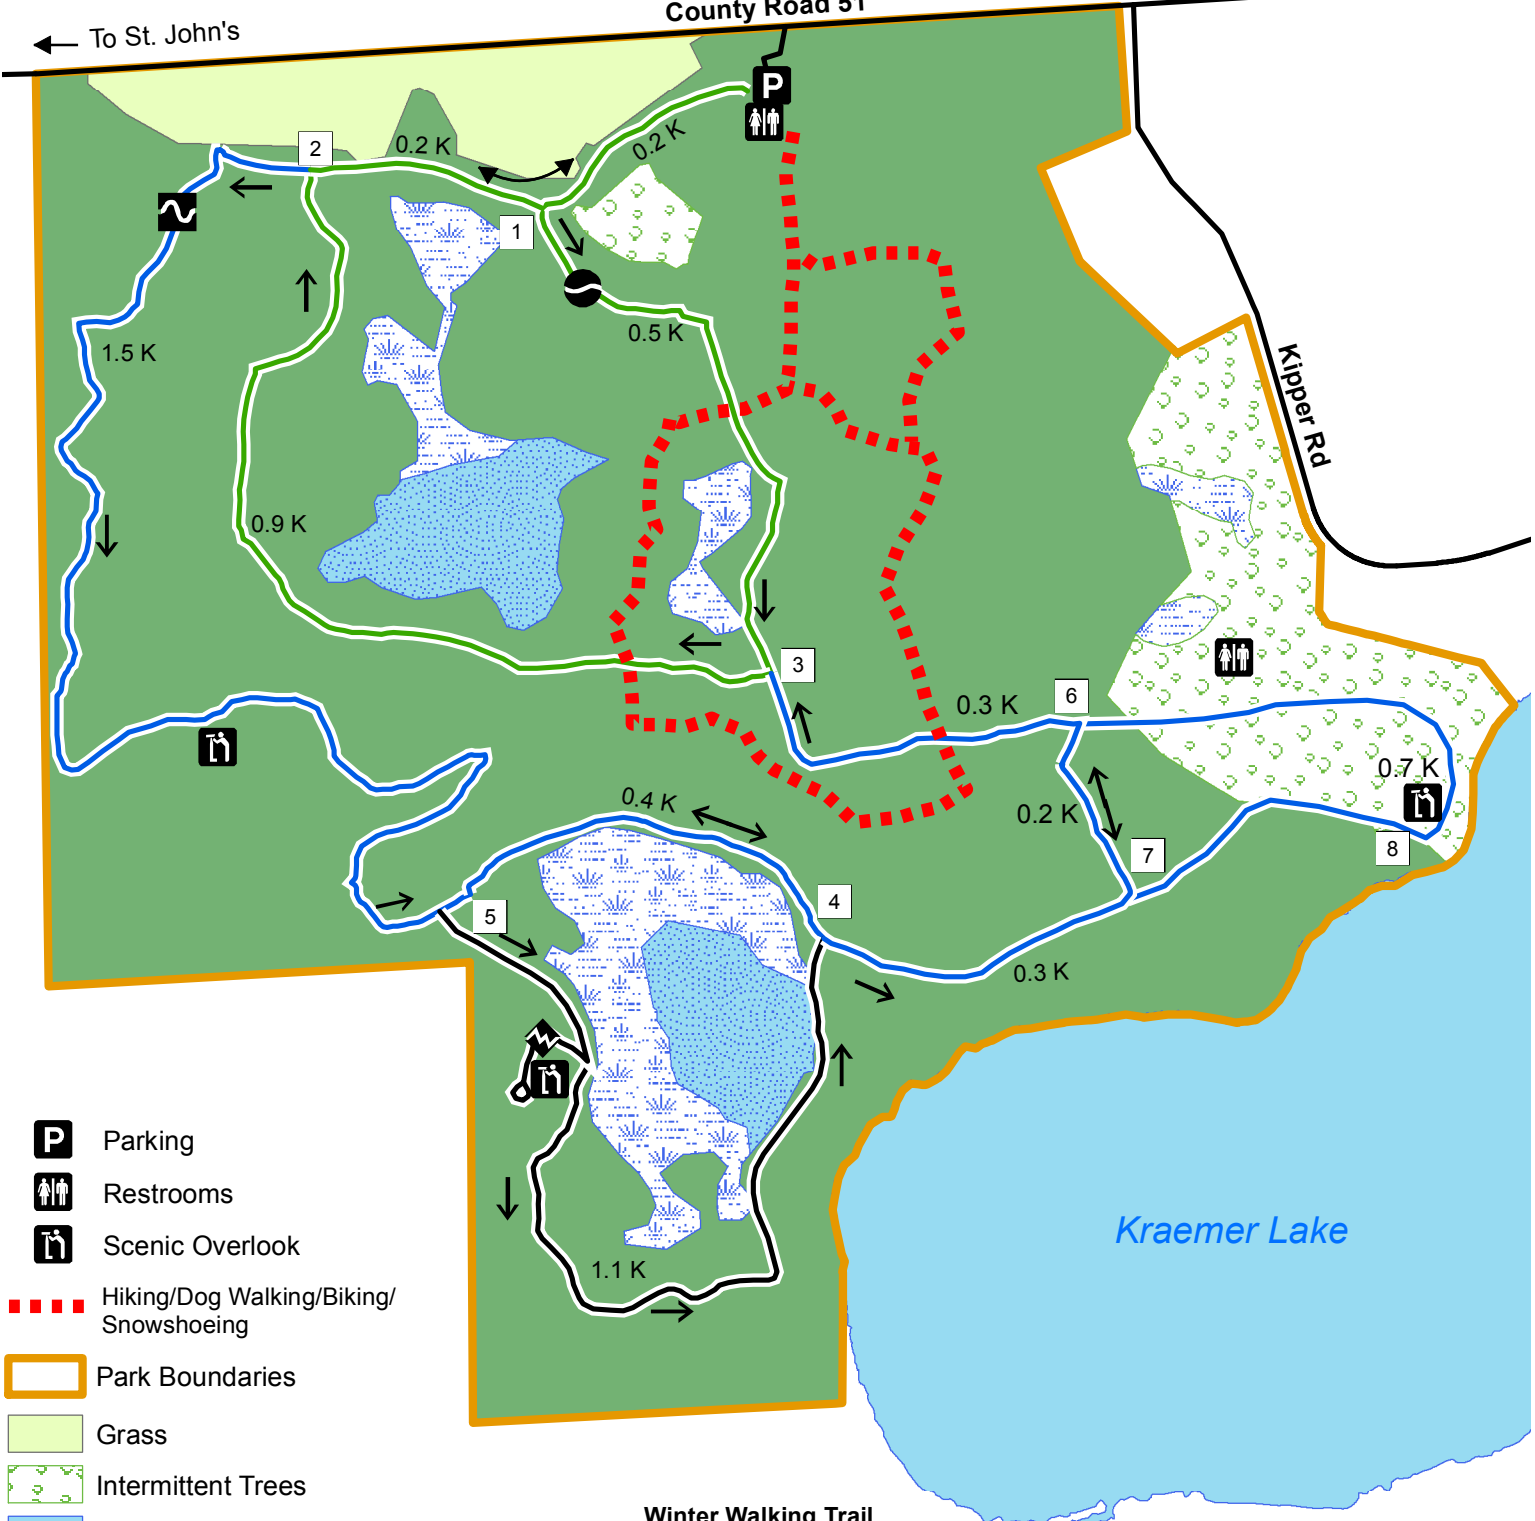

Kraemer Lake Wildwood County Park

Winter Map

To St. Joseph →

← To St. John's

County Road 51

Kippier Rd

- Parking
- Restrooms
- Scenic Overlook
- Hiking/Dog Walking/Biking/Snowshoeing

- Park Boundaries
- Grass
- Intermittent Trees
- Lake
- Marsh
- Trees
- Wetland

Winter Walking Trail
 Short Loop = 0.7 K
 Long Loop = 1.6 K

Cross County Ski Trail Information
 → Direction of Travel
 Easy Ski Trail - 1.8 K overall
 More Difficult Ski Trail - 3.4 K overall
 Most Difficult Ski Trail - 1.1 K overall
 Total Ski Trail Distance = 6.3 K or 3.9 mi